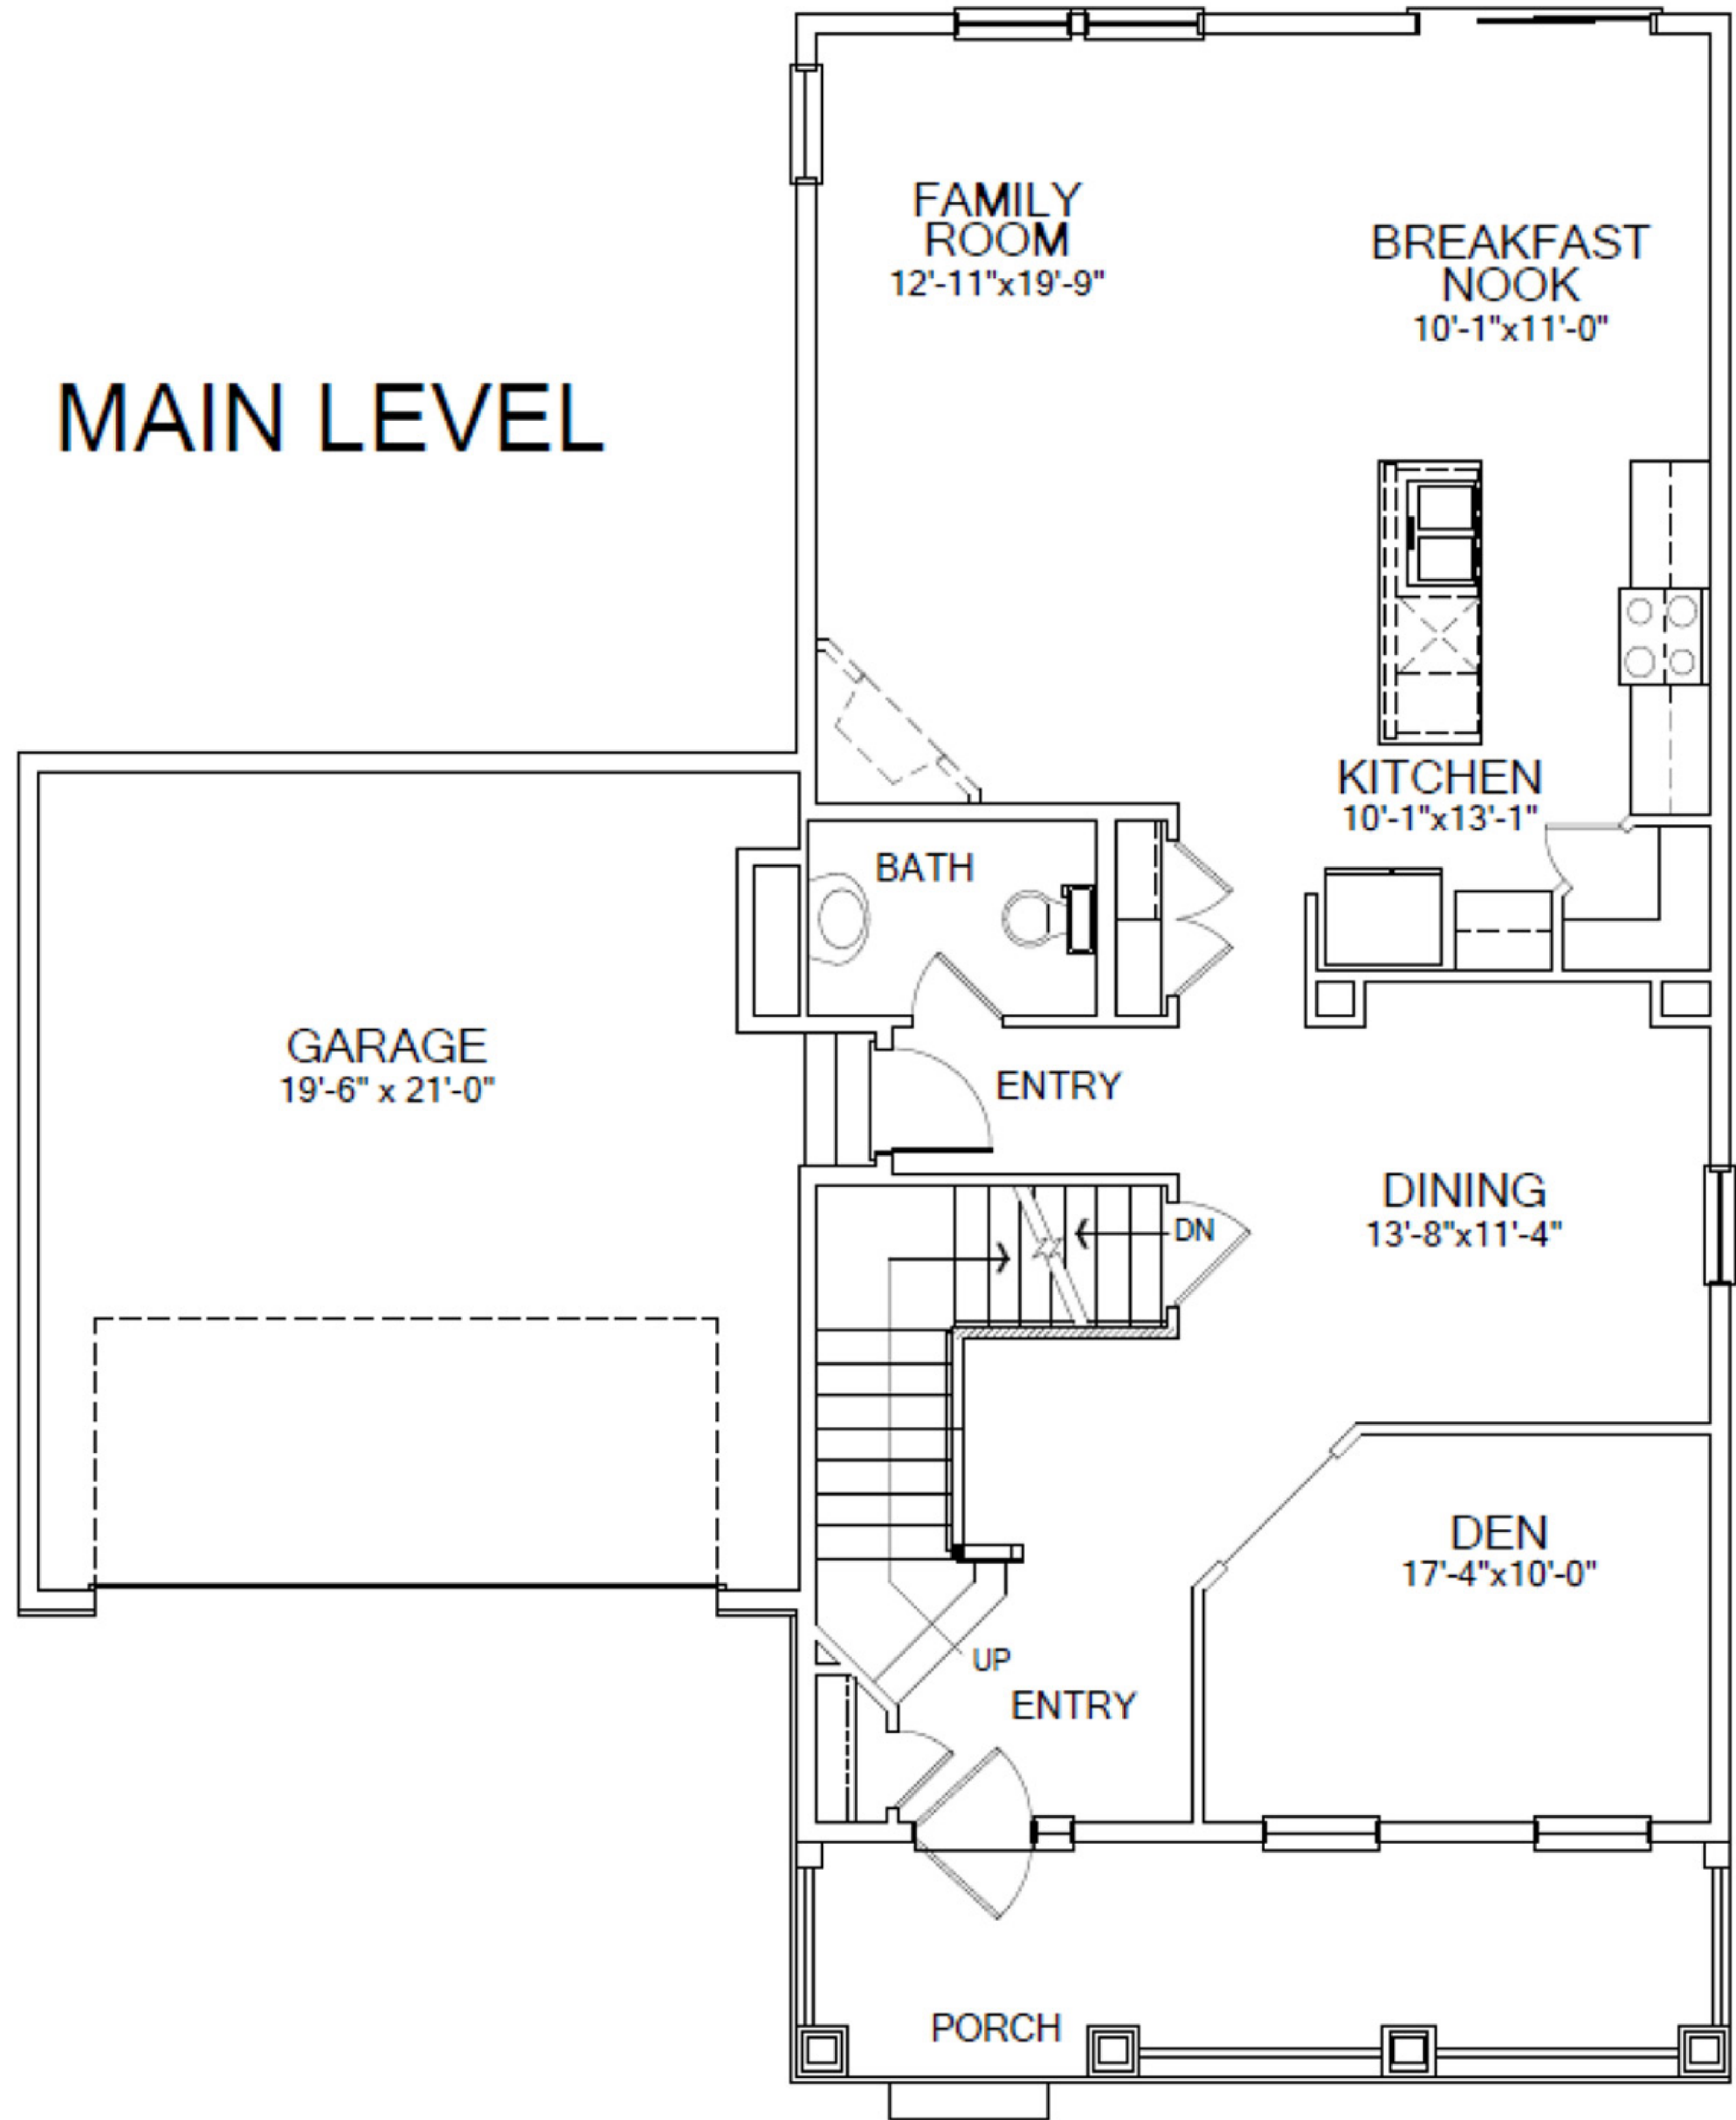

ROCKWELL

SLOAN OPTION

MAIN LEVEL

UPPER LEVEL

Optional Finished Lower Level	1013 SQ. FT
Main Level	1121 SQ. FT
Upper Level	1474 SQ. FT

© Legacy Homes. Drawings and elevations are architectural concepts only. Room size and square footage shown within are approximations only. Actual floor plans may differ. Due to our continuing research and development program, modifications as well as price changes may be made without notice or obligation. No reproduction or other use of these plans may be made without the express written consent of the copyright holder.