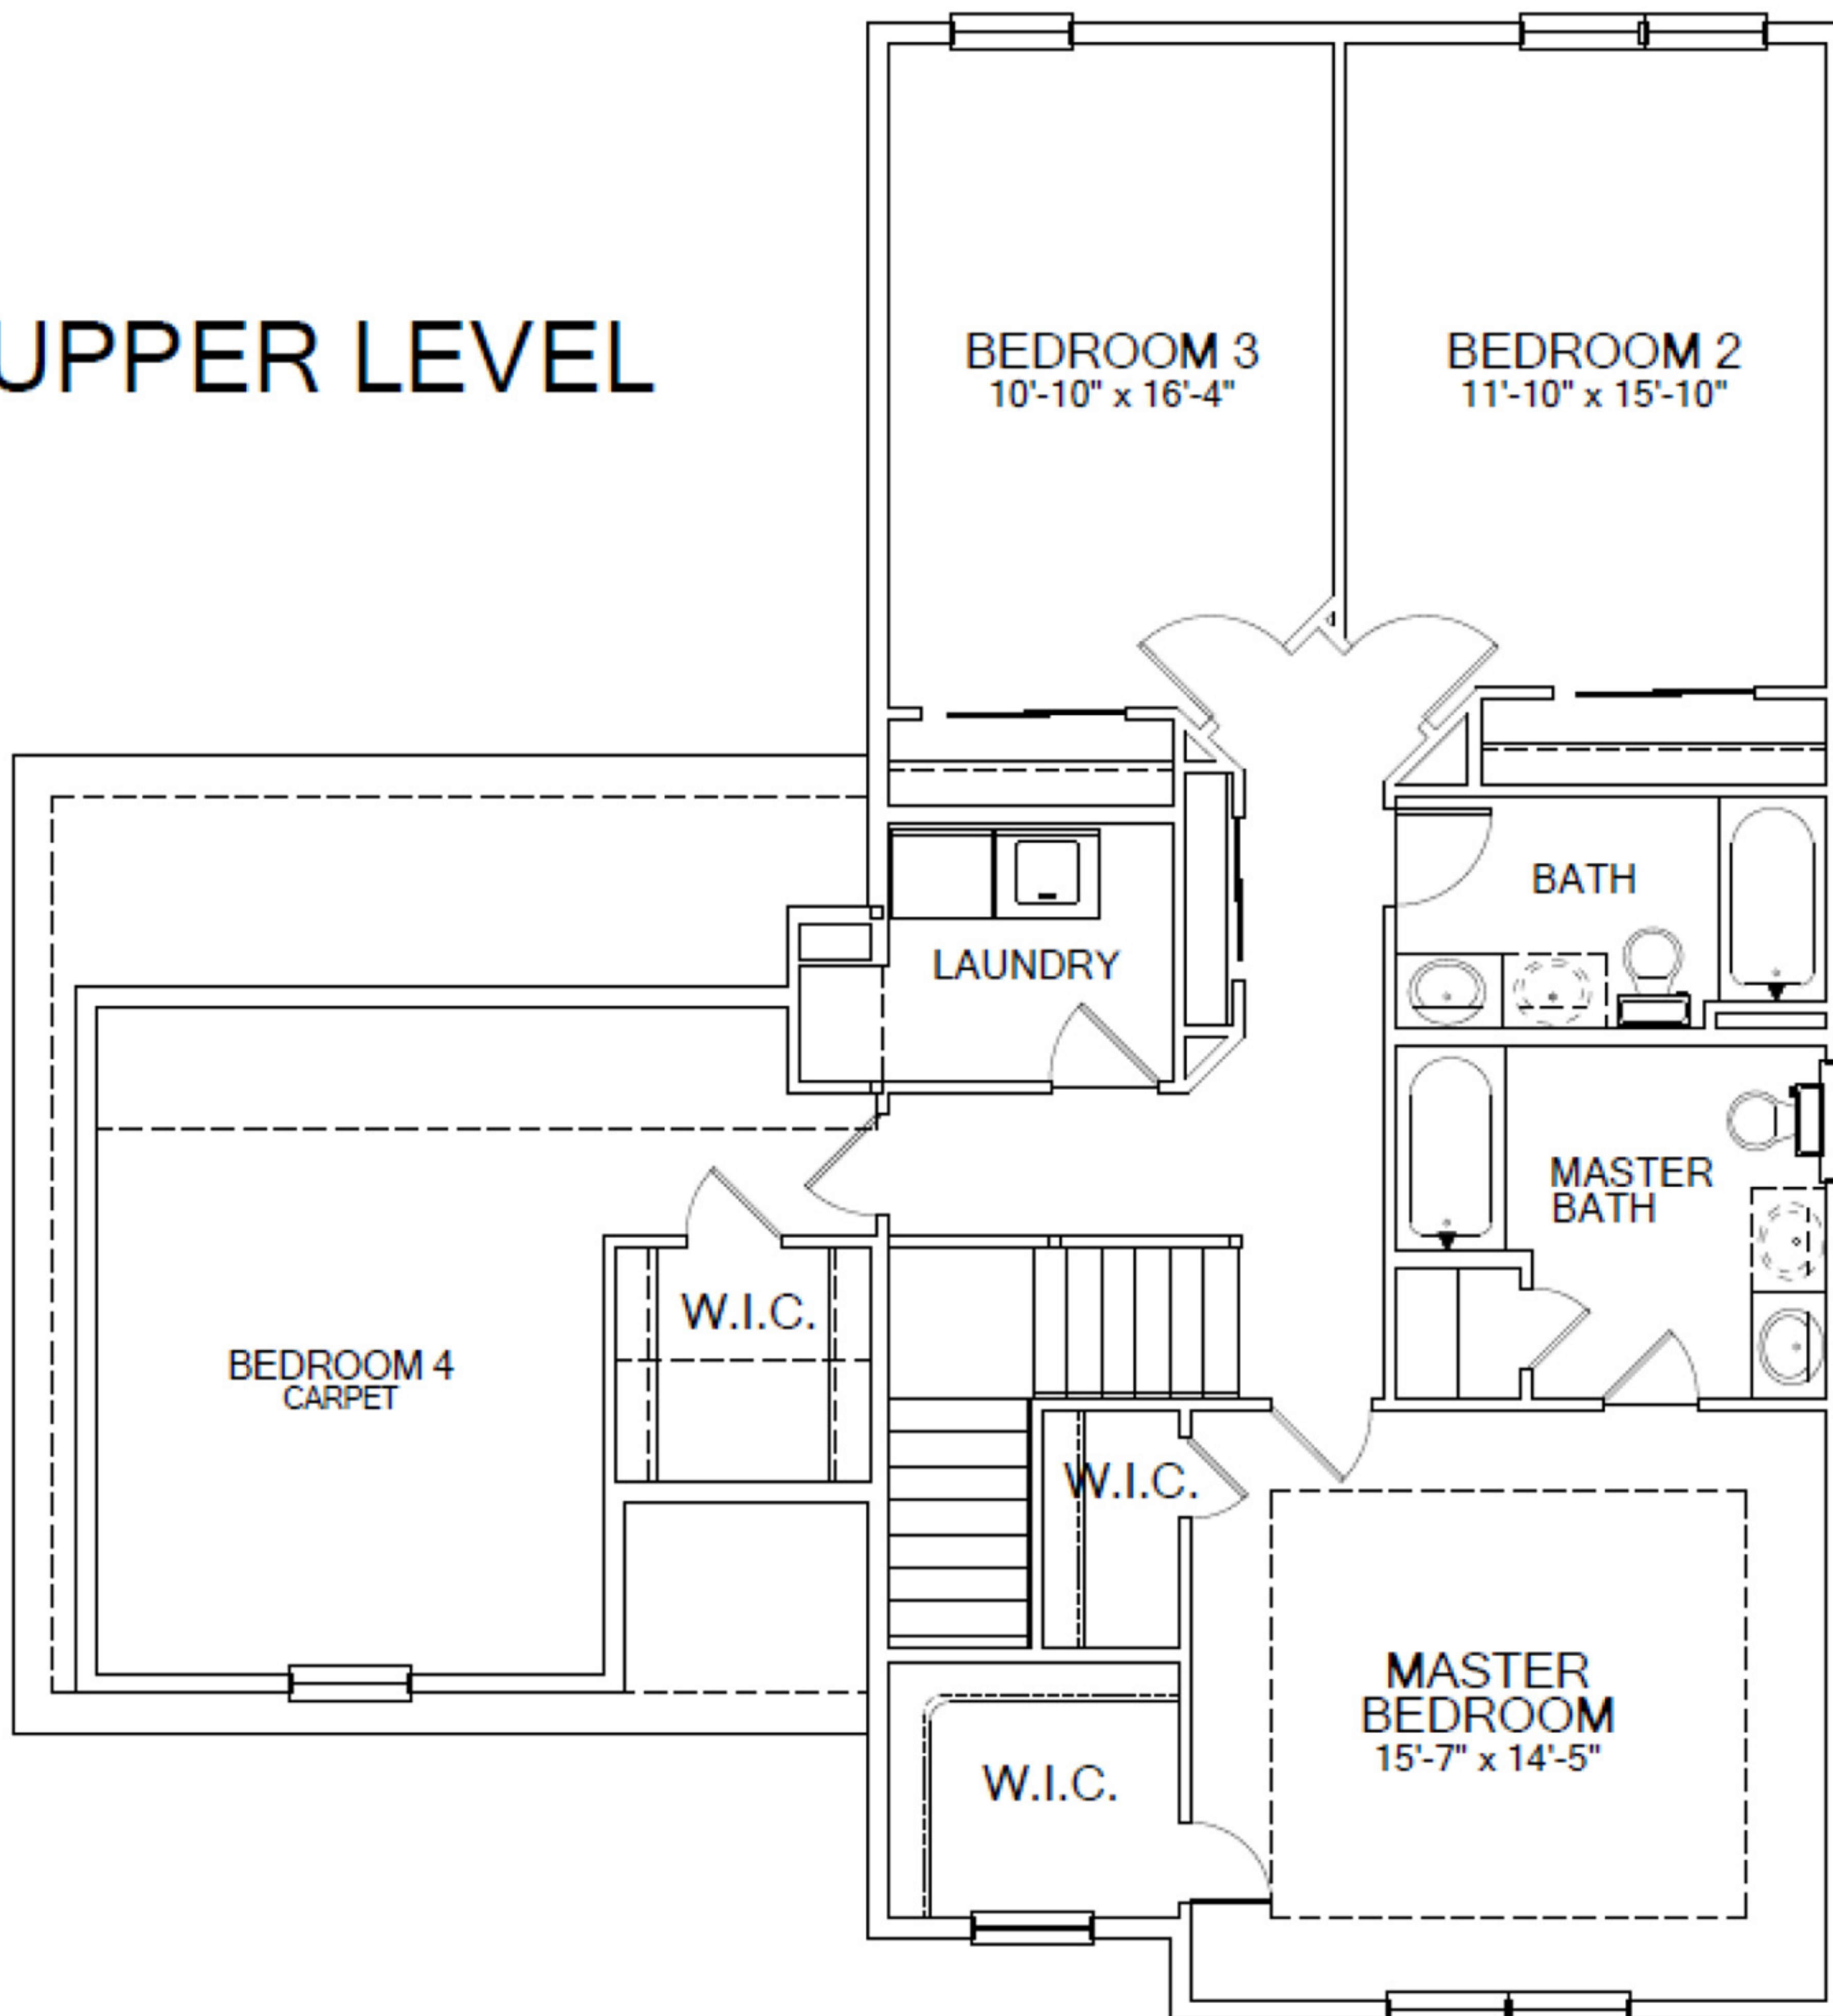

ROCKWELL

SLOAN OPTION

MAIN LEVEL

UPPER LEVEL

Optional Finished Lower Level	1013 SQ. FT
Main Level	1121 SQ. FT
Upper Level	1474 SQ. FT

© Legacy Homes. Drawings and elevations are architectural concepts only. Room size and square footage shown within are approximations only. Actual floor plans may differ. Due to our continuing research and development program, modifications as well as price changes may be made without notice or obligation. No reproduction or other use of these plans may be made without the express written consent of the copyright holder.