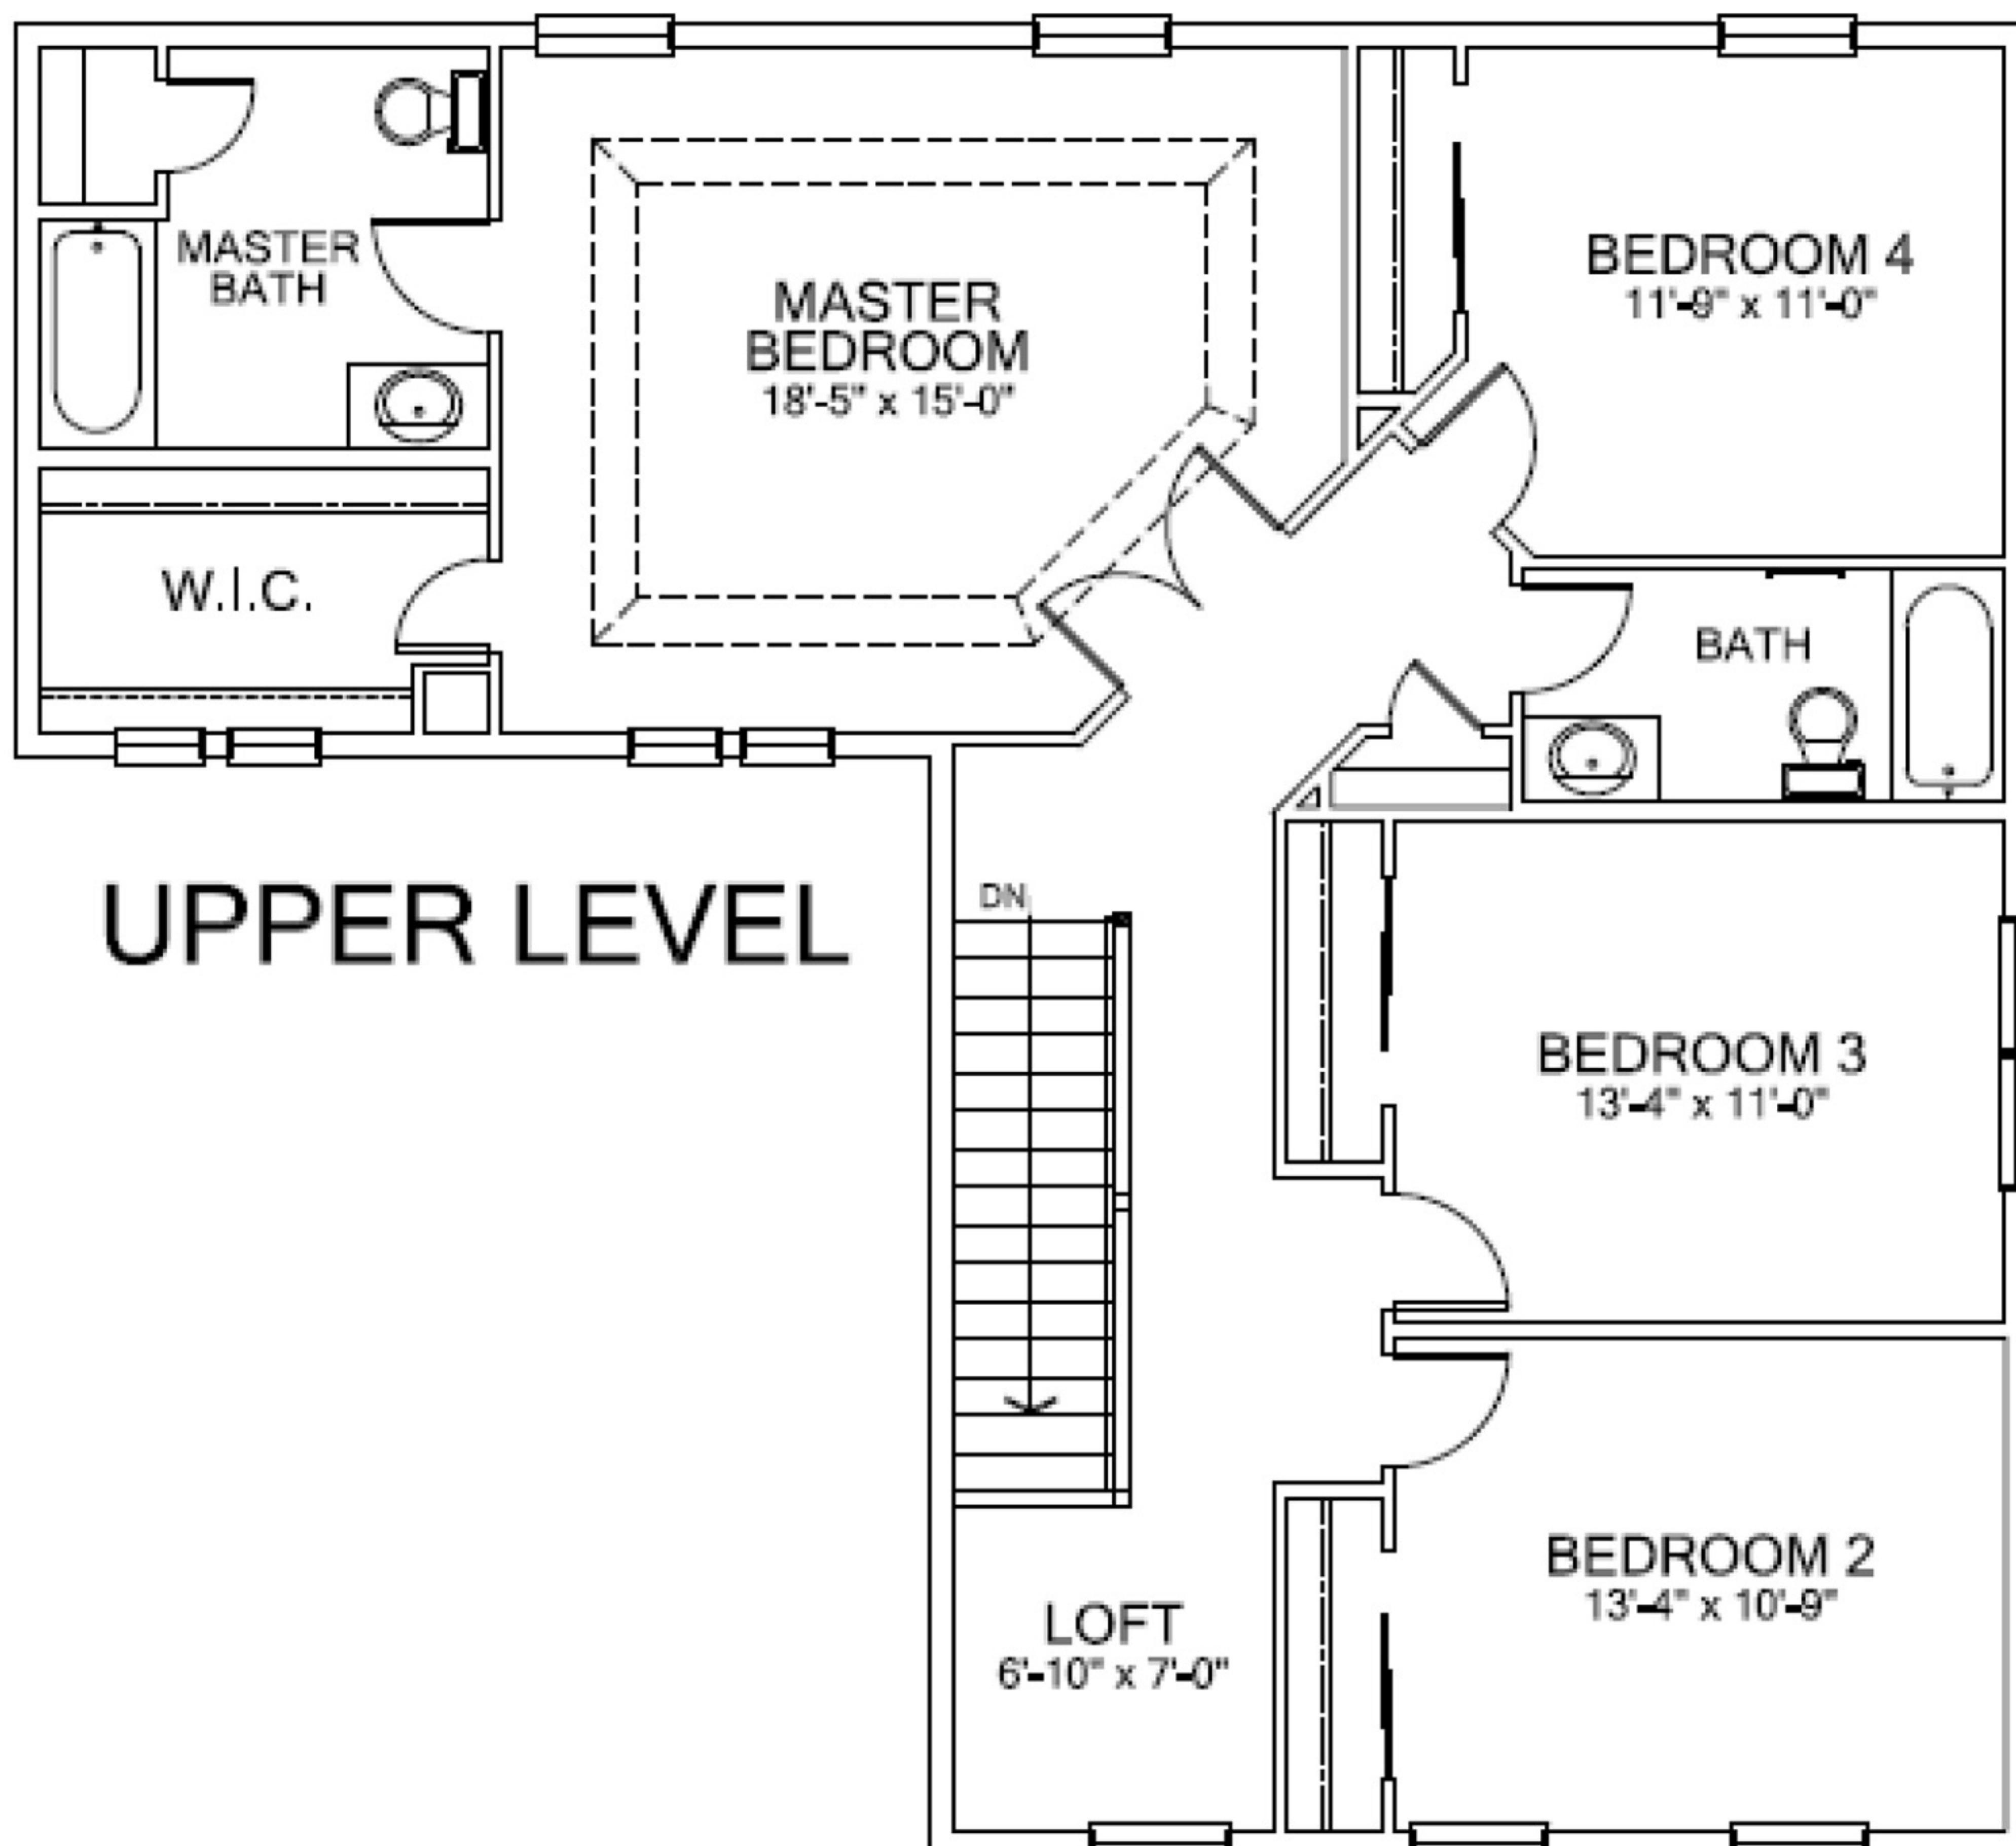

RUSSELL

PALMER OPTION

Optional Finished Lower Level	955 SQ. FT
Main Level	1405 SQ. FT
Upper Level	1280 SQ. FT