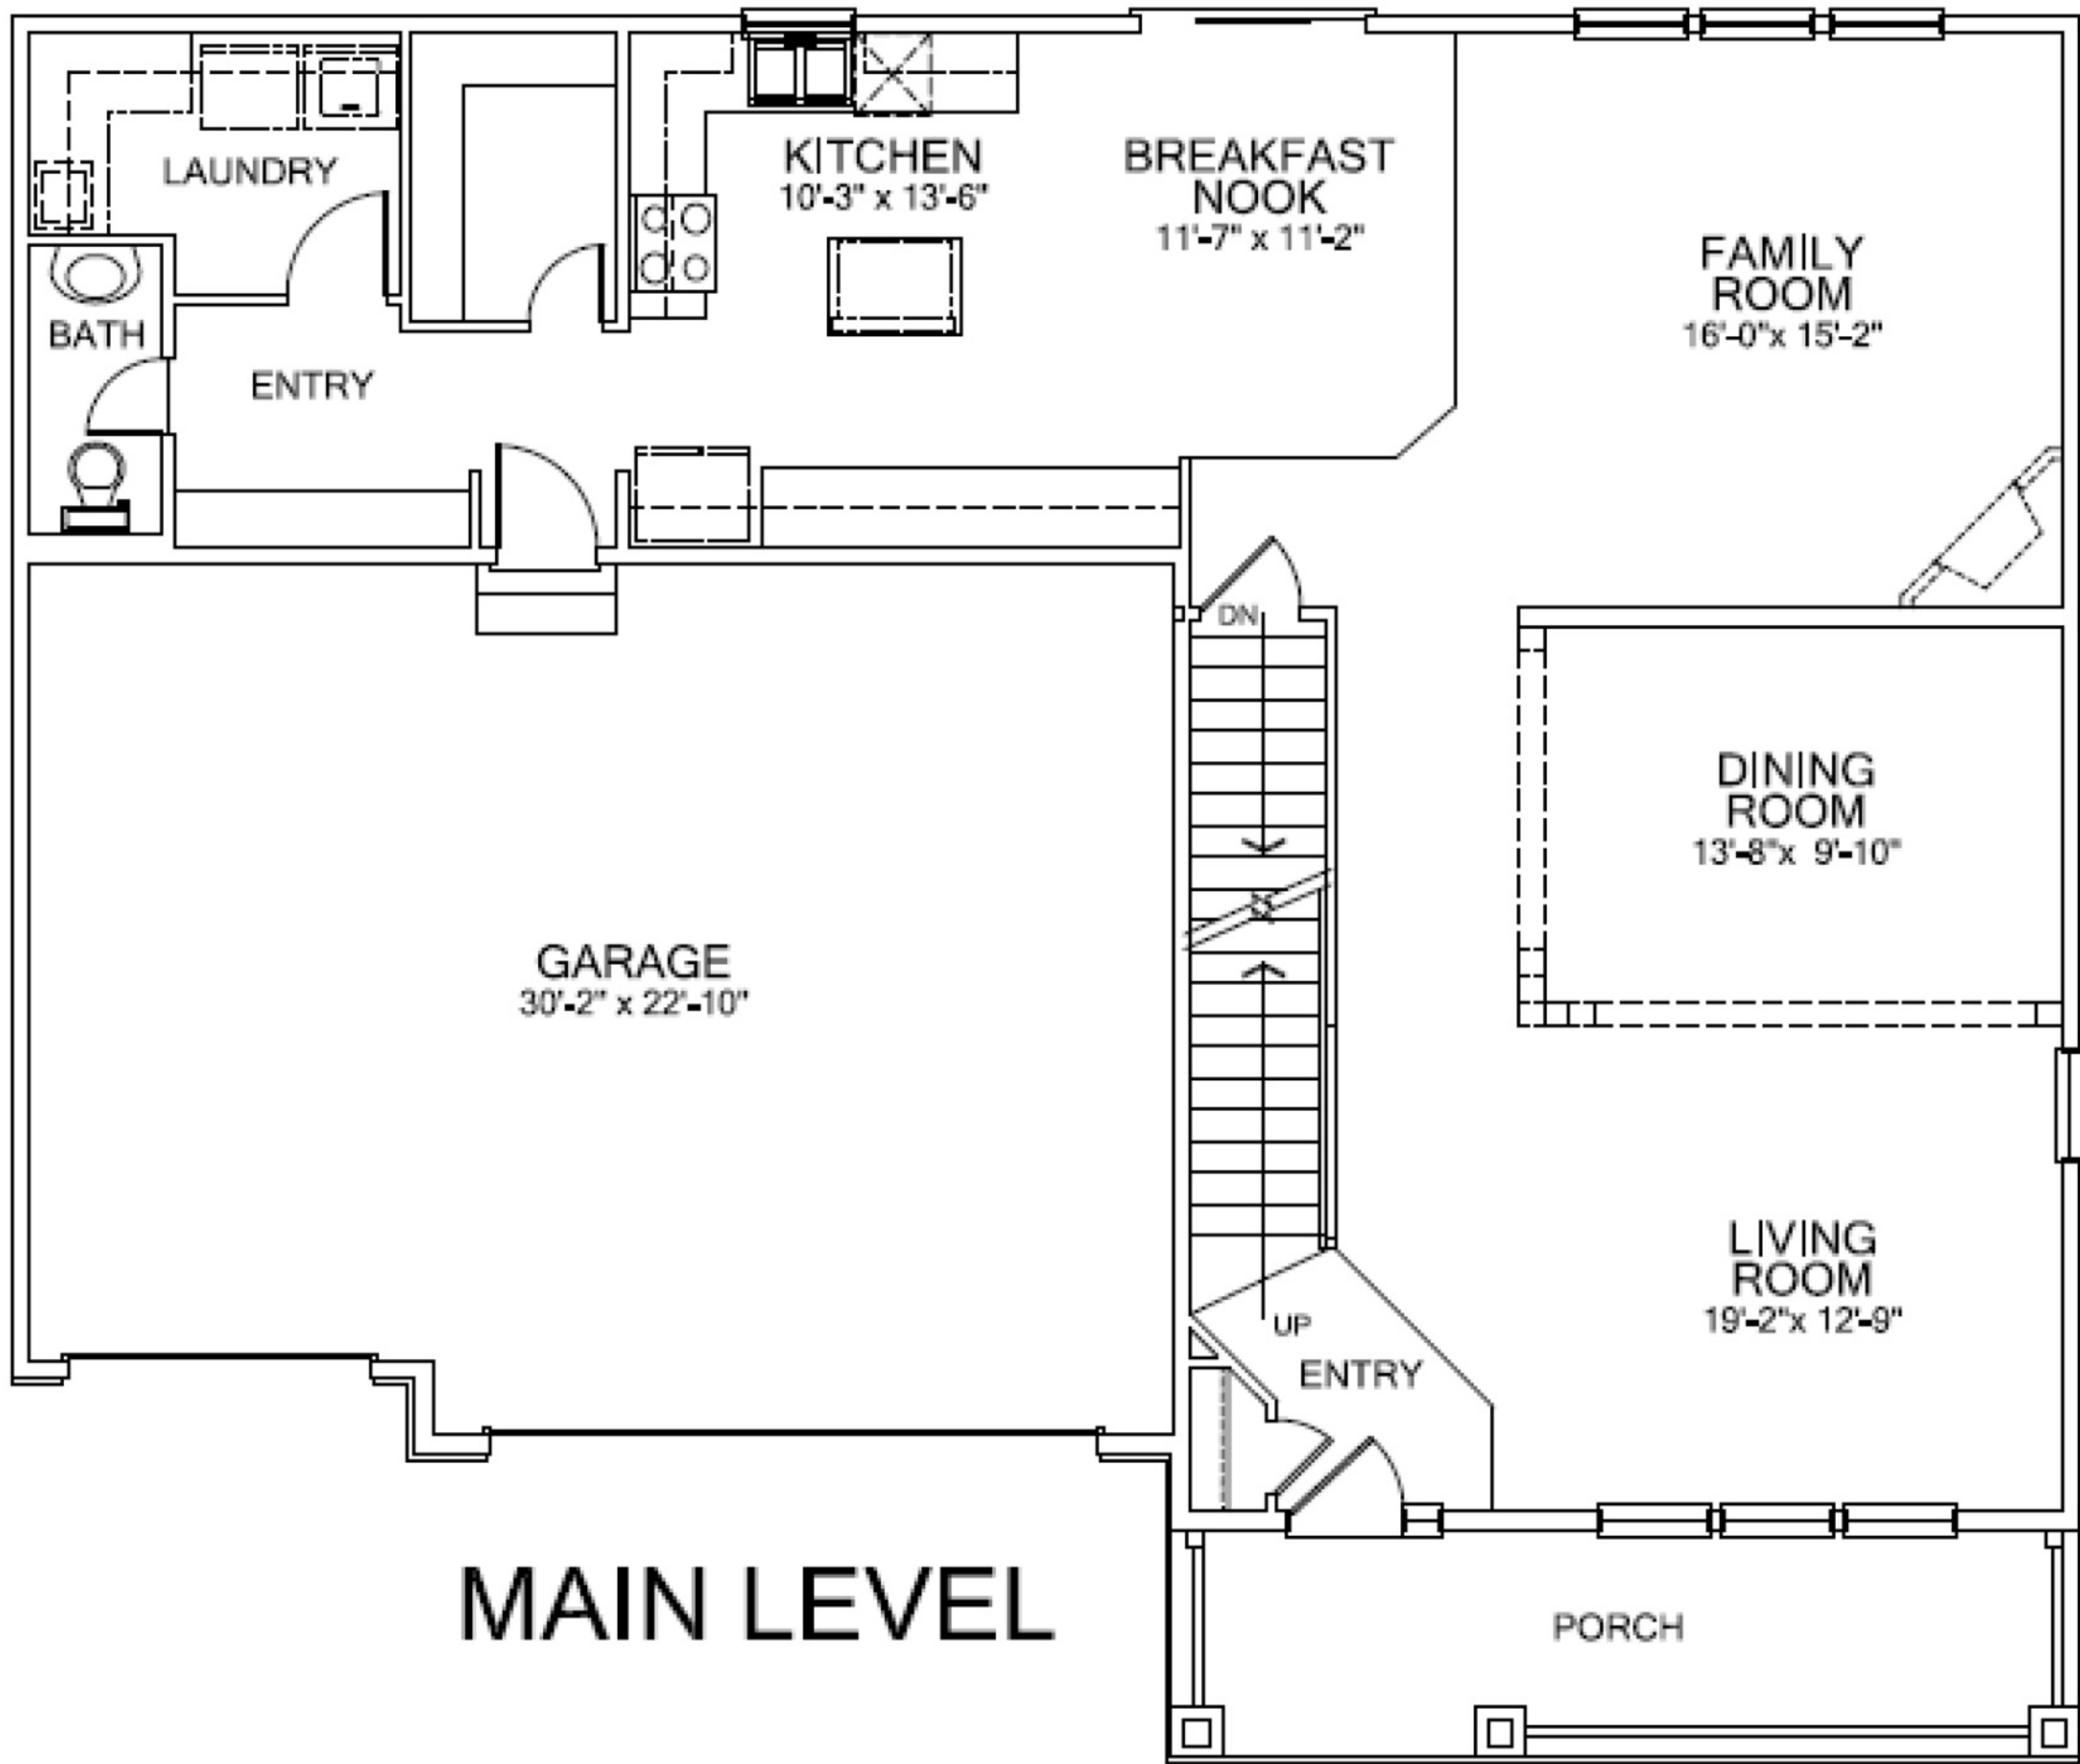

RUSSELL

PALMER OPTION

Optional Finished Lower Level	955 SQ. FT
Main Level	1405 SQ. FT
Upper Level	1280 SQ. FT